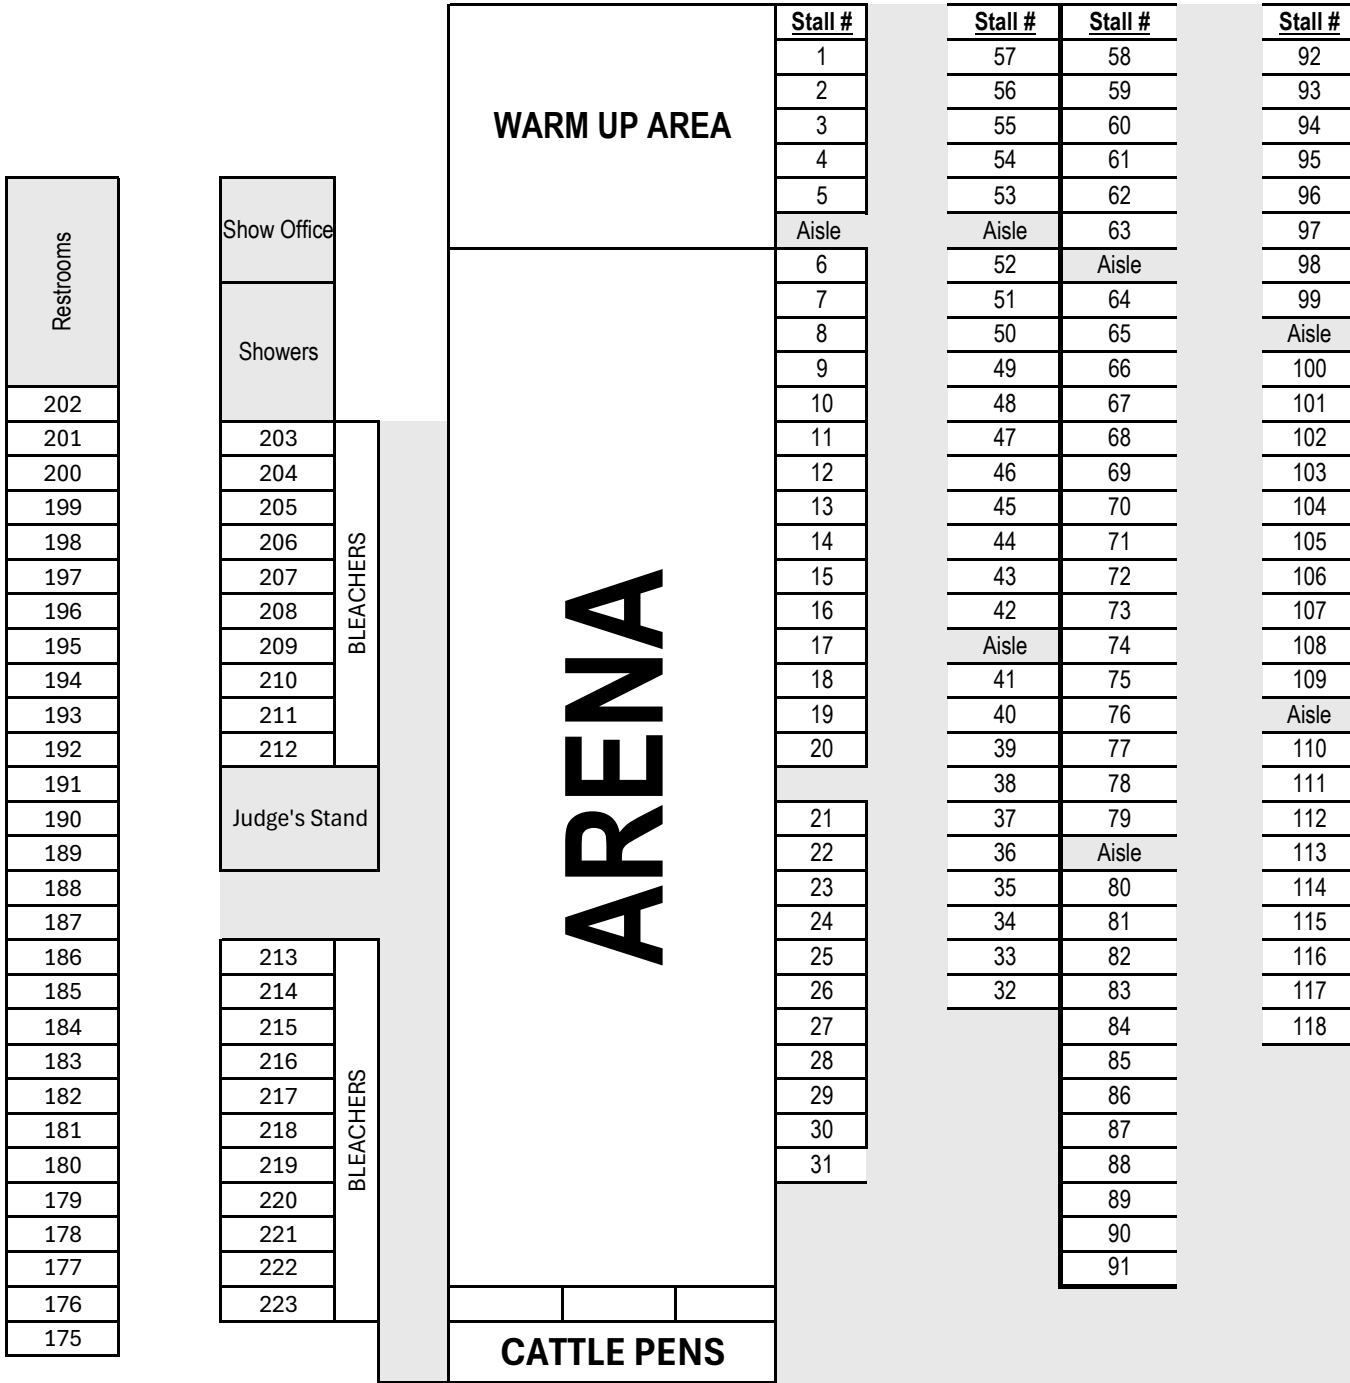

DIAMOND 7 STALL LAYOUT CHART

FRONT DOOR

FRONT PARKING / UNLOADING

RV HOOK-UPS IN FIELD

| | | | | | | | |
|-----|-----|-----|--|--|-----|-----|-----|
| 168 | 169 | 170 | | | 171 | 172 | 173 |
| 167 | 166 | 165 | | | 164 | 163 | 162 |
| | 157 | 158 | | | 159 | 160 | 161 |
| | 156 | 155 | | | 154 | 153 | 152 |

BACK UNLOADING AREA